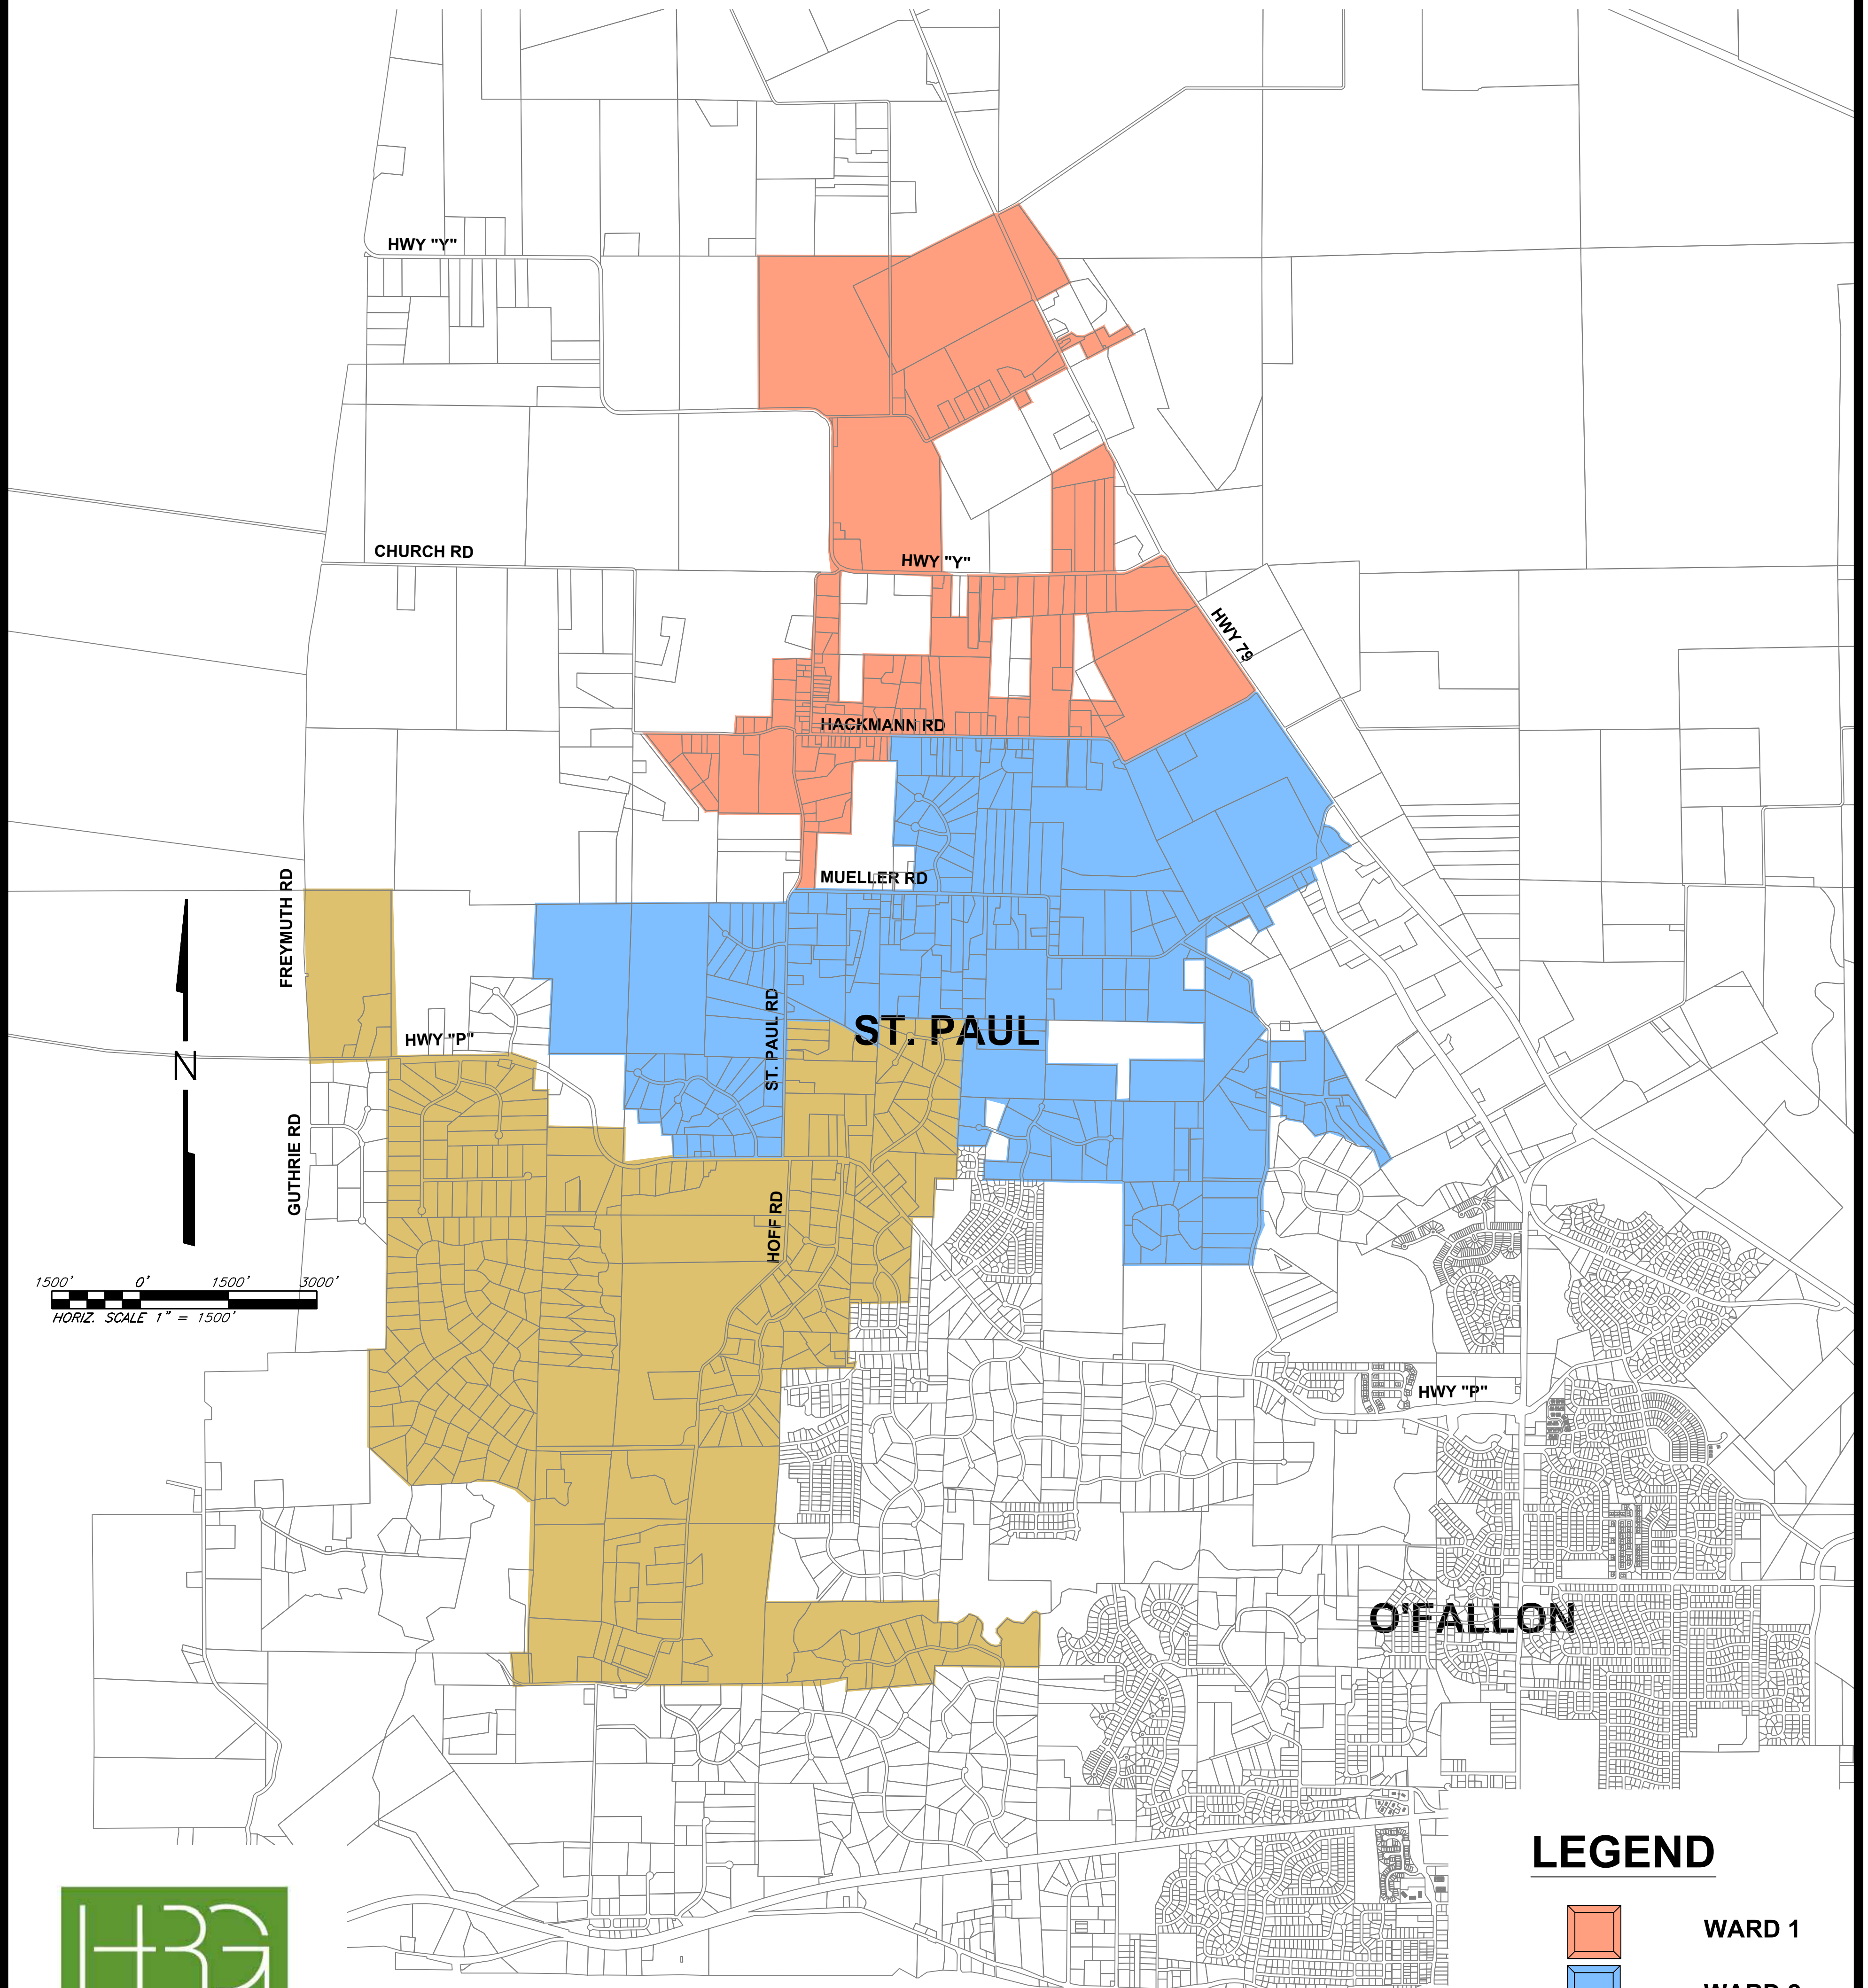

ST. PAUL, MISSOURI OFFICIAL WARD MAP

(LAST UPDATED JAN. 2011)

LEGEND

-  WARD 1
-  WARD 2
-  WARD 3