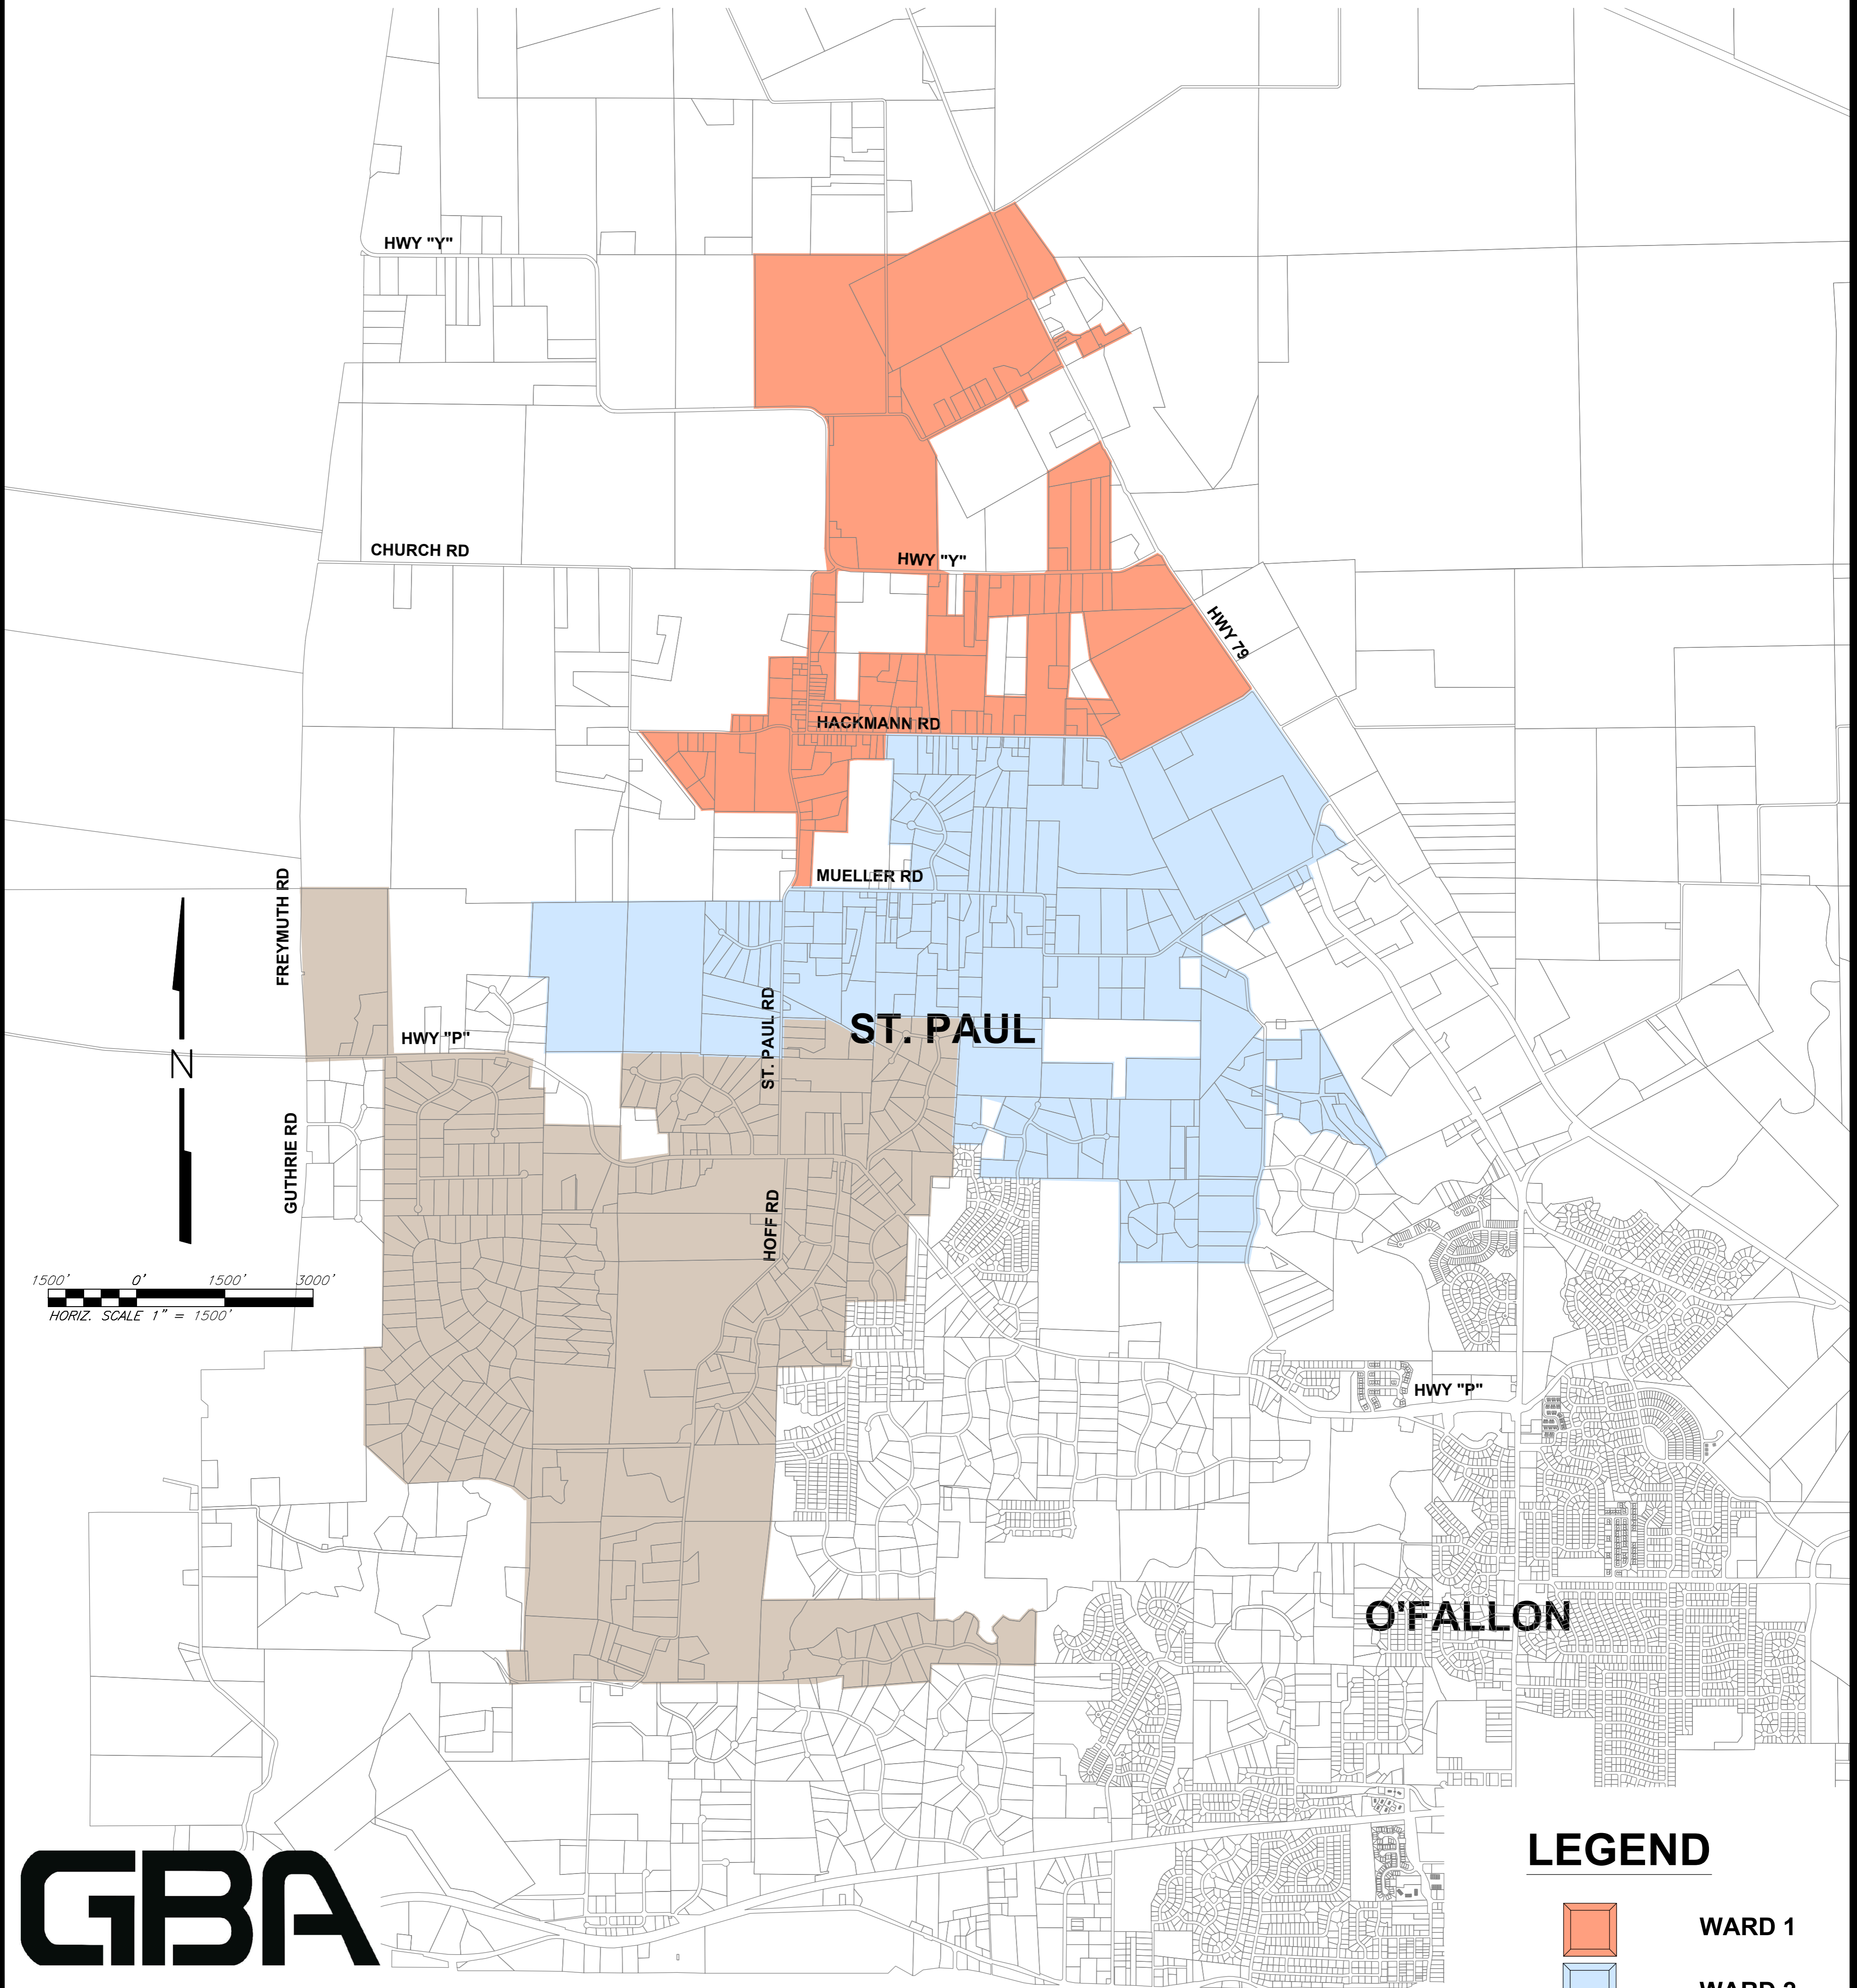

ST. PAUL, MISSOURI OFFICIAL WARD MAP

(LAST UPDATED MAY 2009)

LEGEND

WARD 1

WARD 2

WARD 3

GBA

architects
engineers